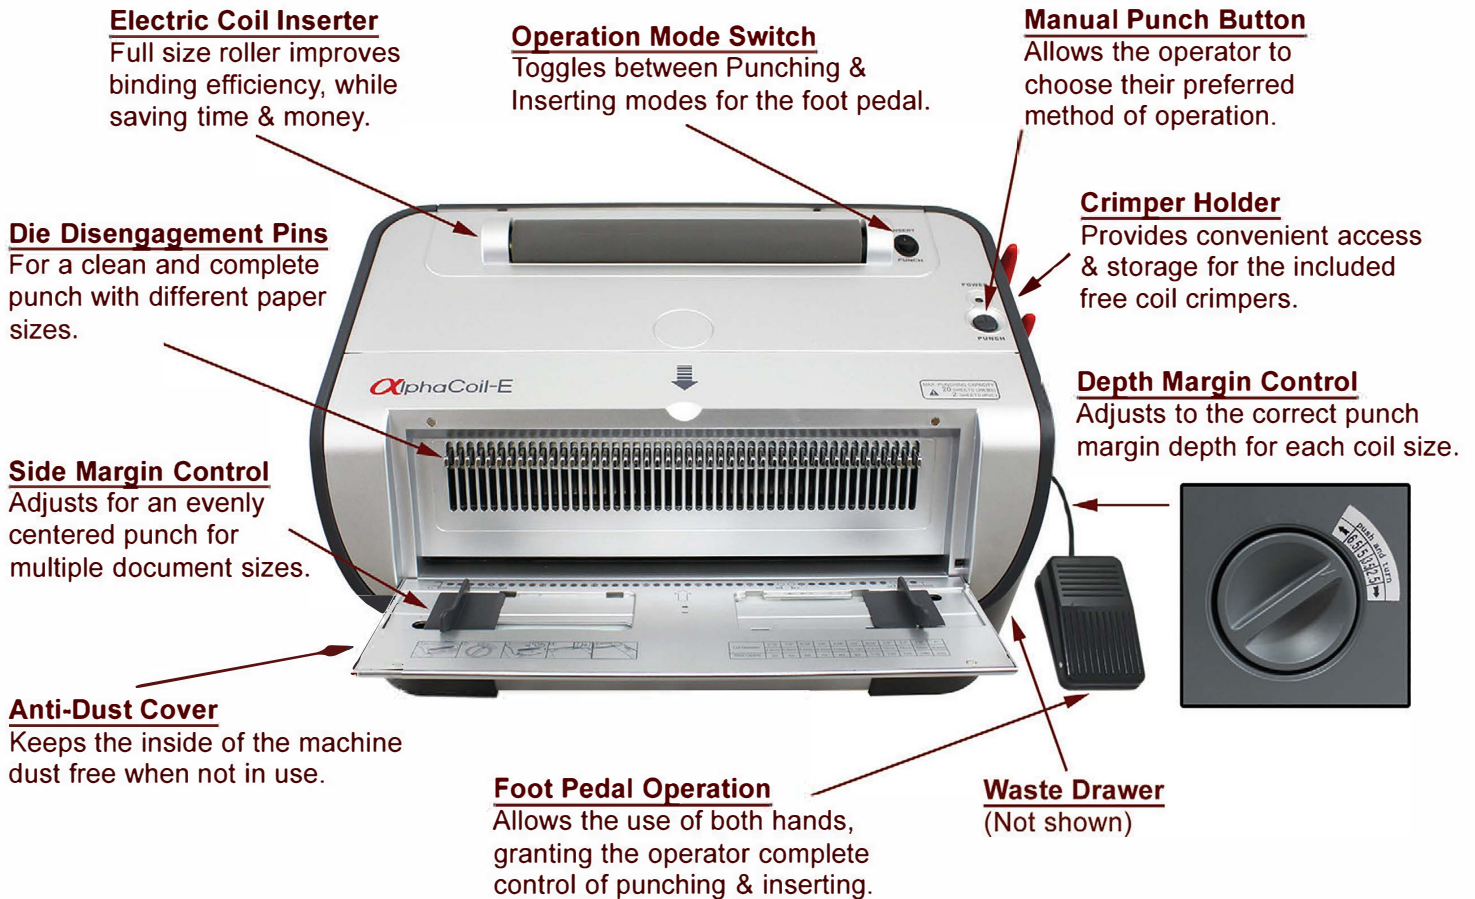

AKILES **AlphaCoil-E** [ELECTRIC COIL BINDING SYSTEM]

The Akiles AlphaCoil-E is an all-in-one electric binding machine which allows you to produce professionally bound books with speed and ease. It has all the features you need for coil binding, in one convenient package.

AlphaCoil-E	Specifications
Punching Operation	Electric (Foot Pedal / Manual Button)
Inserting Operation	Electric (Foot Pedal)
Punching Capacity	Up to 20 sheets (20 lbs paper)
Hole Size	Round (4mm)
Pitch	Standard 4:1 (0.25")
Disengagable Dies	All 46
Punching Length	Up to Letter / A4 Size
Binding Capacity	Up to 1" (Electric) / Up to 2" (Manual)
Weight & Volume	49 Lbs & 1.9 CbFt
Warranty	1 Year

AUTHORIZED DEALER: